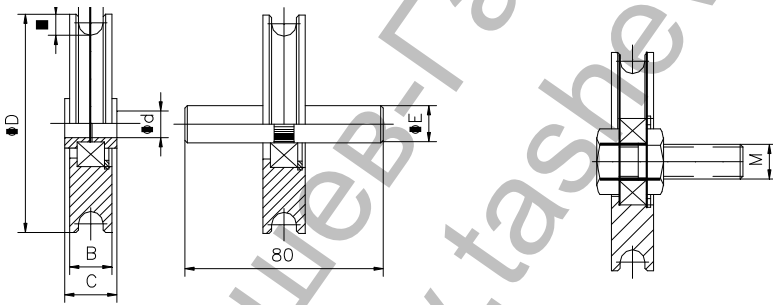

Ролка Estebro® за плъзгащи се врати с втулка ф 100x10 мм,
СТОМАНЕНА

Cod	Dimens.	ØD			Peso Max. Kg
965	60x10	58	20	4,00	375
966	70x10	68	20	5,95	375
967	80x10	78	15	6,90	375
968	90x10	88	8	4,70	375
969	100x10	98	8	6,05	375
970	120x10	118	6	7,00	375

Family: Wheels

Material: 11SMn30 steel

Finish: Zinc-plated

Maximum weight supported by the bearing*: See table **Description:** Wheel with bearing 6202 2RS. It is normally installed on overhead doors to allow the displacement of the cable. It can be supplied with reducing sleeves to 12 mm, with an axle of \varnothing 15 mm and 80 mm long, or with a M.14x50 screw.

***In perfect conditions of installation, usage and maintenance.**

Продукт: [Ролка Estebro® за плъзгаци се врати с втулка ф 100x10 мм, стоманена](#)

Категория: [Плъзгаци се врати](#)

Бранд: [Estebro®](#)