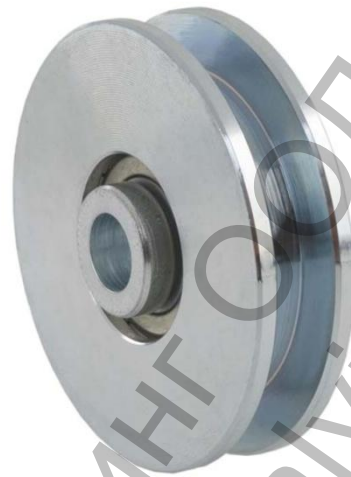

Ролка Estebro® за плъзгащи се врати с втулка ф 100x10 мм,
СТОМАНЕНА

Cod	Dimens.	ØD			Peso Max. Kg
965	60x10	58	20	4,00	375
966	70x10	68	20	5,95	375
967	80x10	78	15	6,90	375
968	90x10	88	8	4,70	375
969	100x10	98	8	6,05	375
970	120x10	118	6	7,00	375

Family: Wheels

Material: 11SMn30 steel

Finish: Zinc-plated

Maximum weight supported by the bearing*: See table **Description:** Wheel with bearing 6202 2RS. It is normally installed on overhead doors to allow the displacement of the cable. It can be supplied with reducing sleeves to 12 mm, with an axle of \varnothing 15 mm and 80 mm long, or with a M.14x50 screw.

***In perfect conditions of installation, usage and maintenance.**

Продукт: [Ролка Estebro® за плъзгаци се врати с втулка ф 100x10 мм, стоманена](#)

Категория: [Плъзгаци се врати](#)

Бранд: [Estebro®](#)